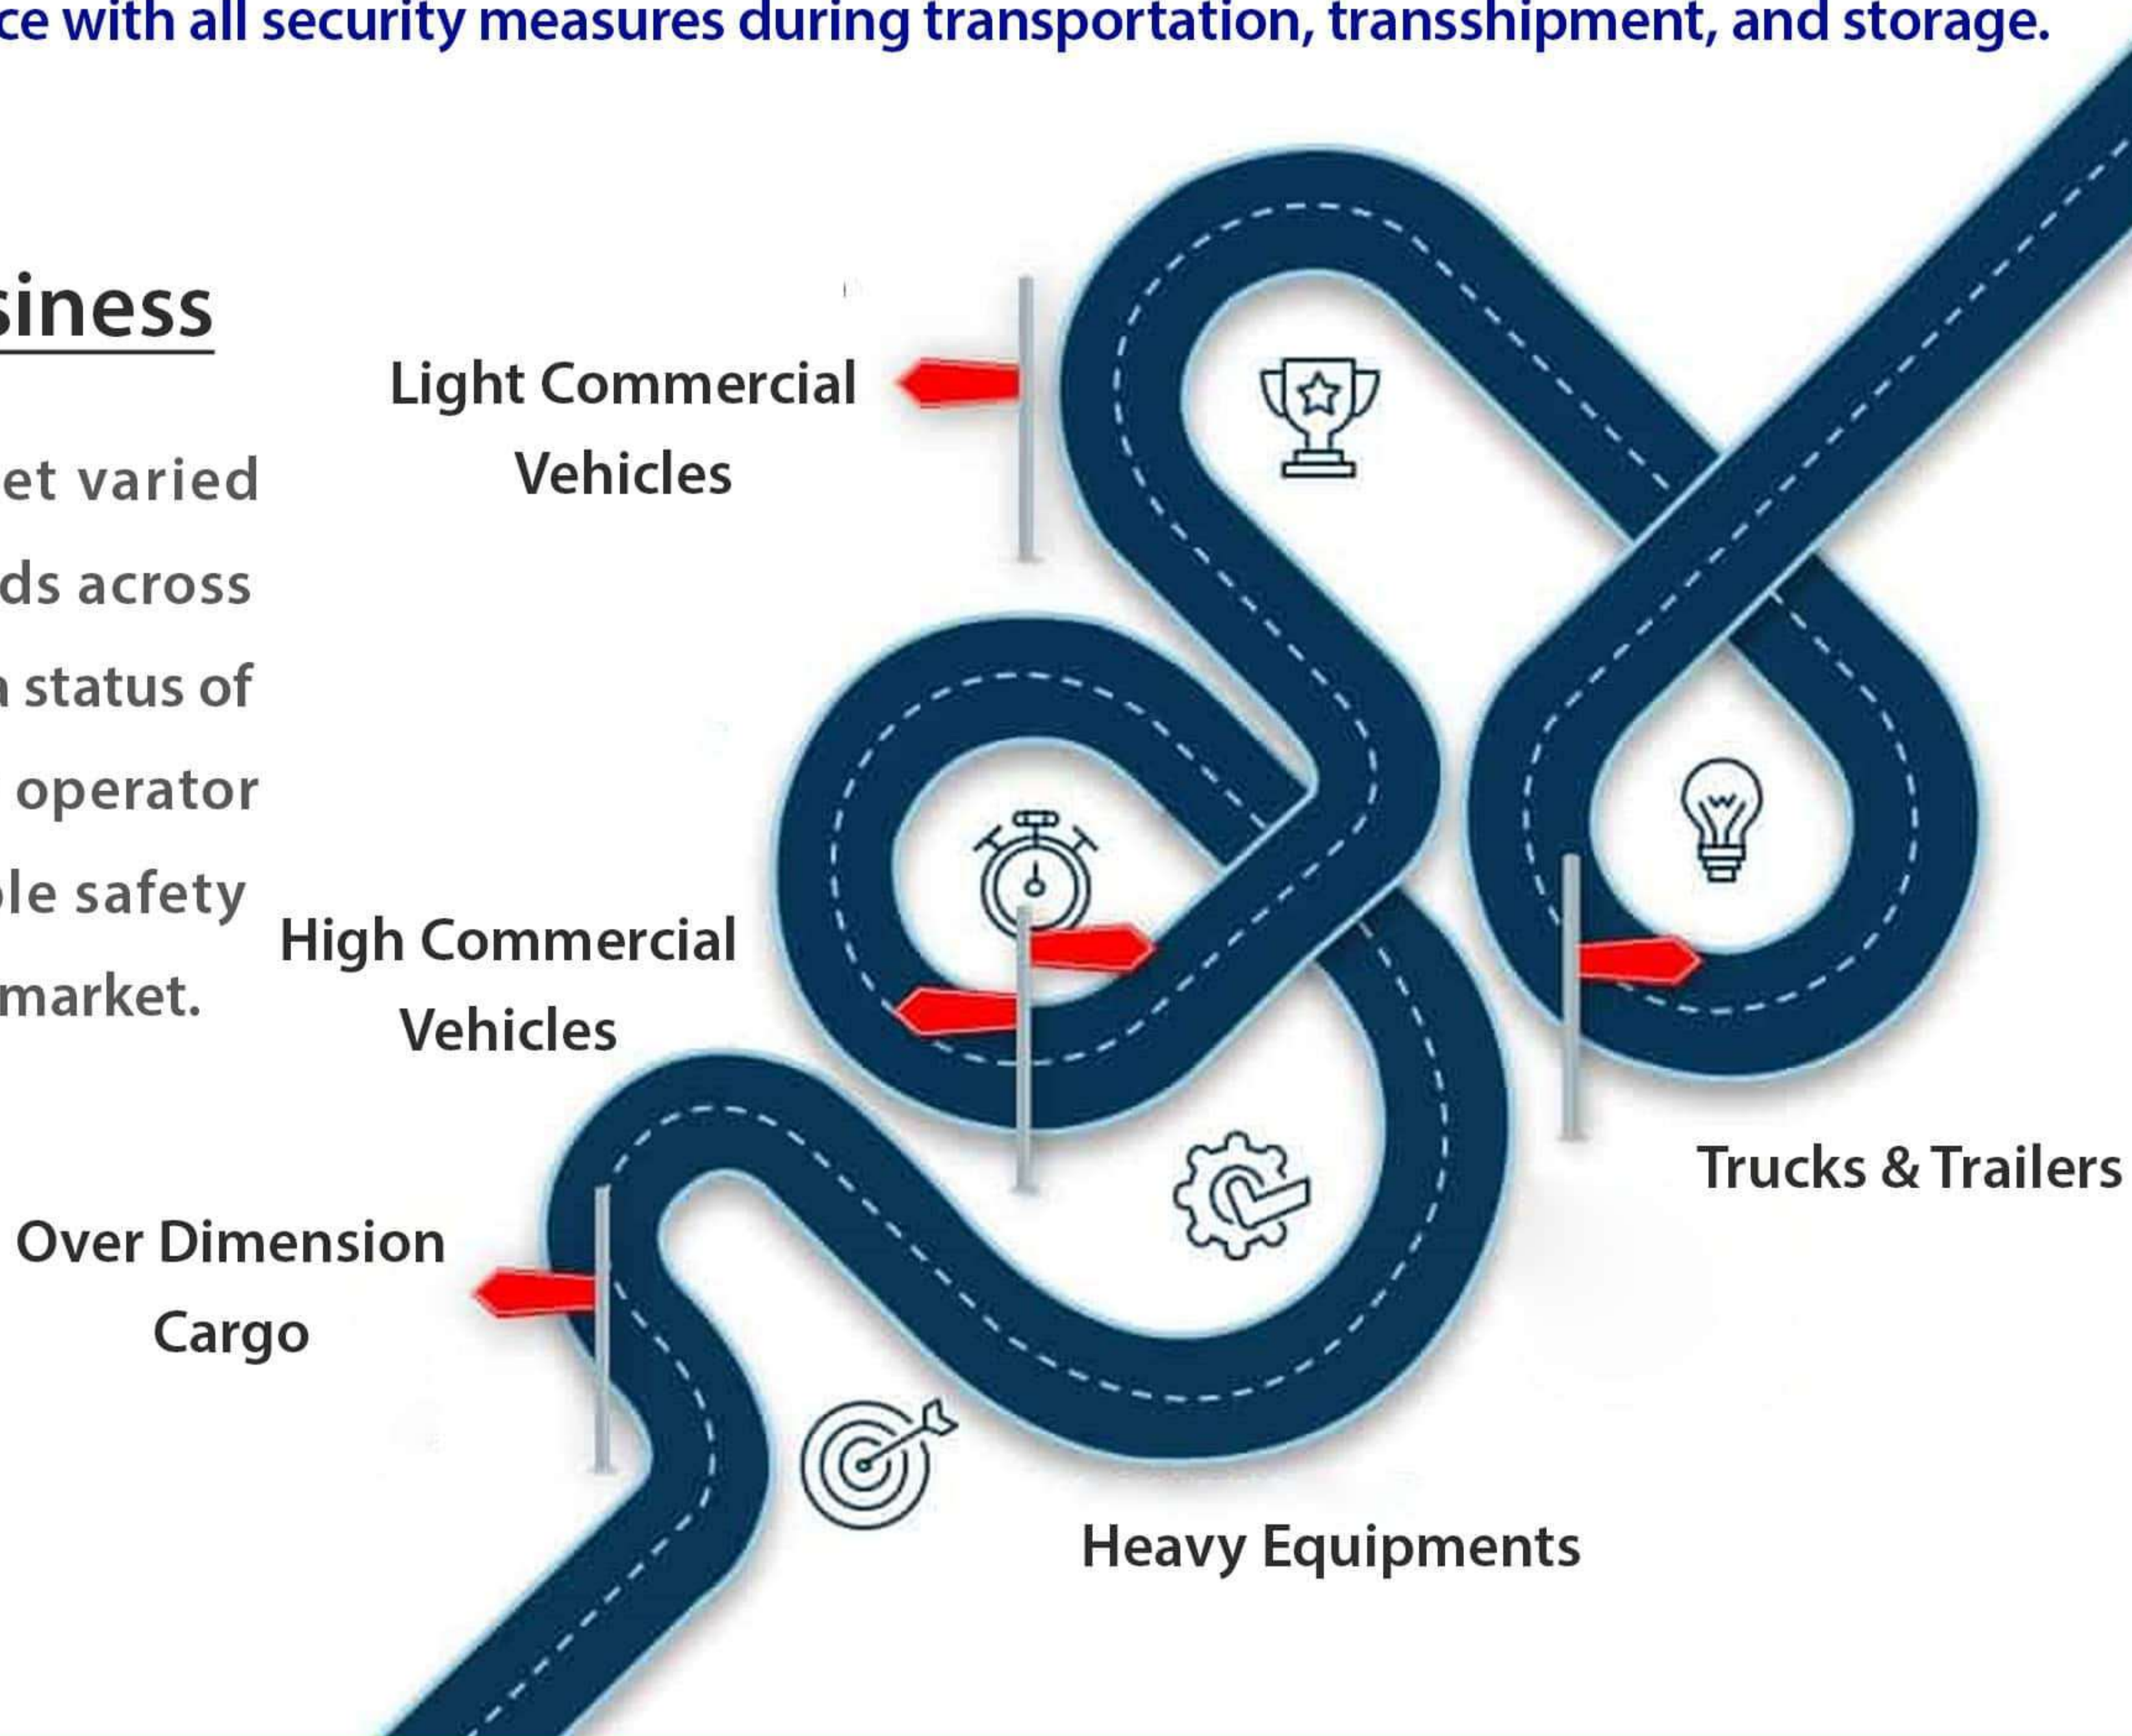

Orbis Transport Business

We provide resources to meet varied customer expectations & needs across the nation. Has now achieved a status of professional and trustworthy operator known to deliver unmatched safety quotient in the transportation market.

- --> Import Container
- --> Export Container
- --> Domestic Movement
- --> Reefer Container
- --> Open Top Container
- --> Specialized Container