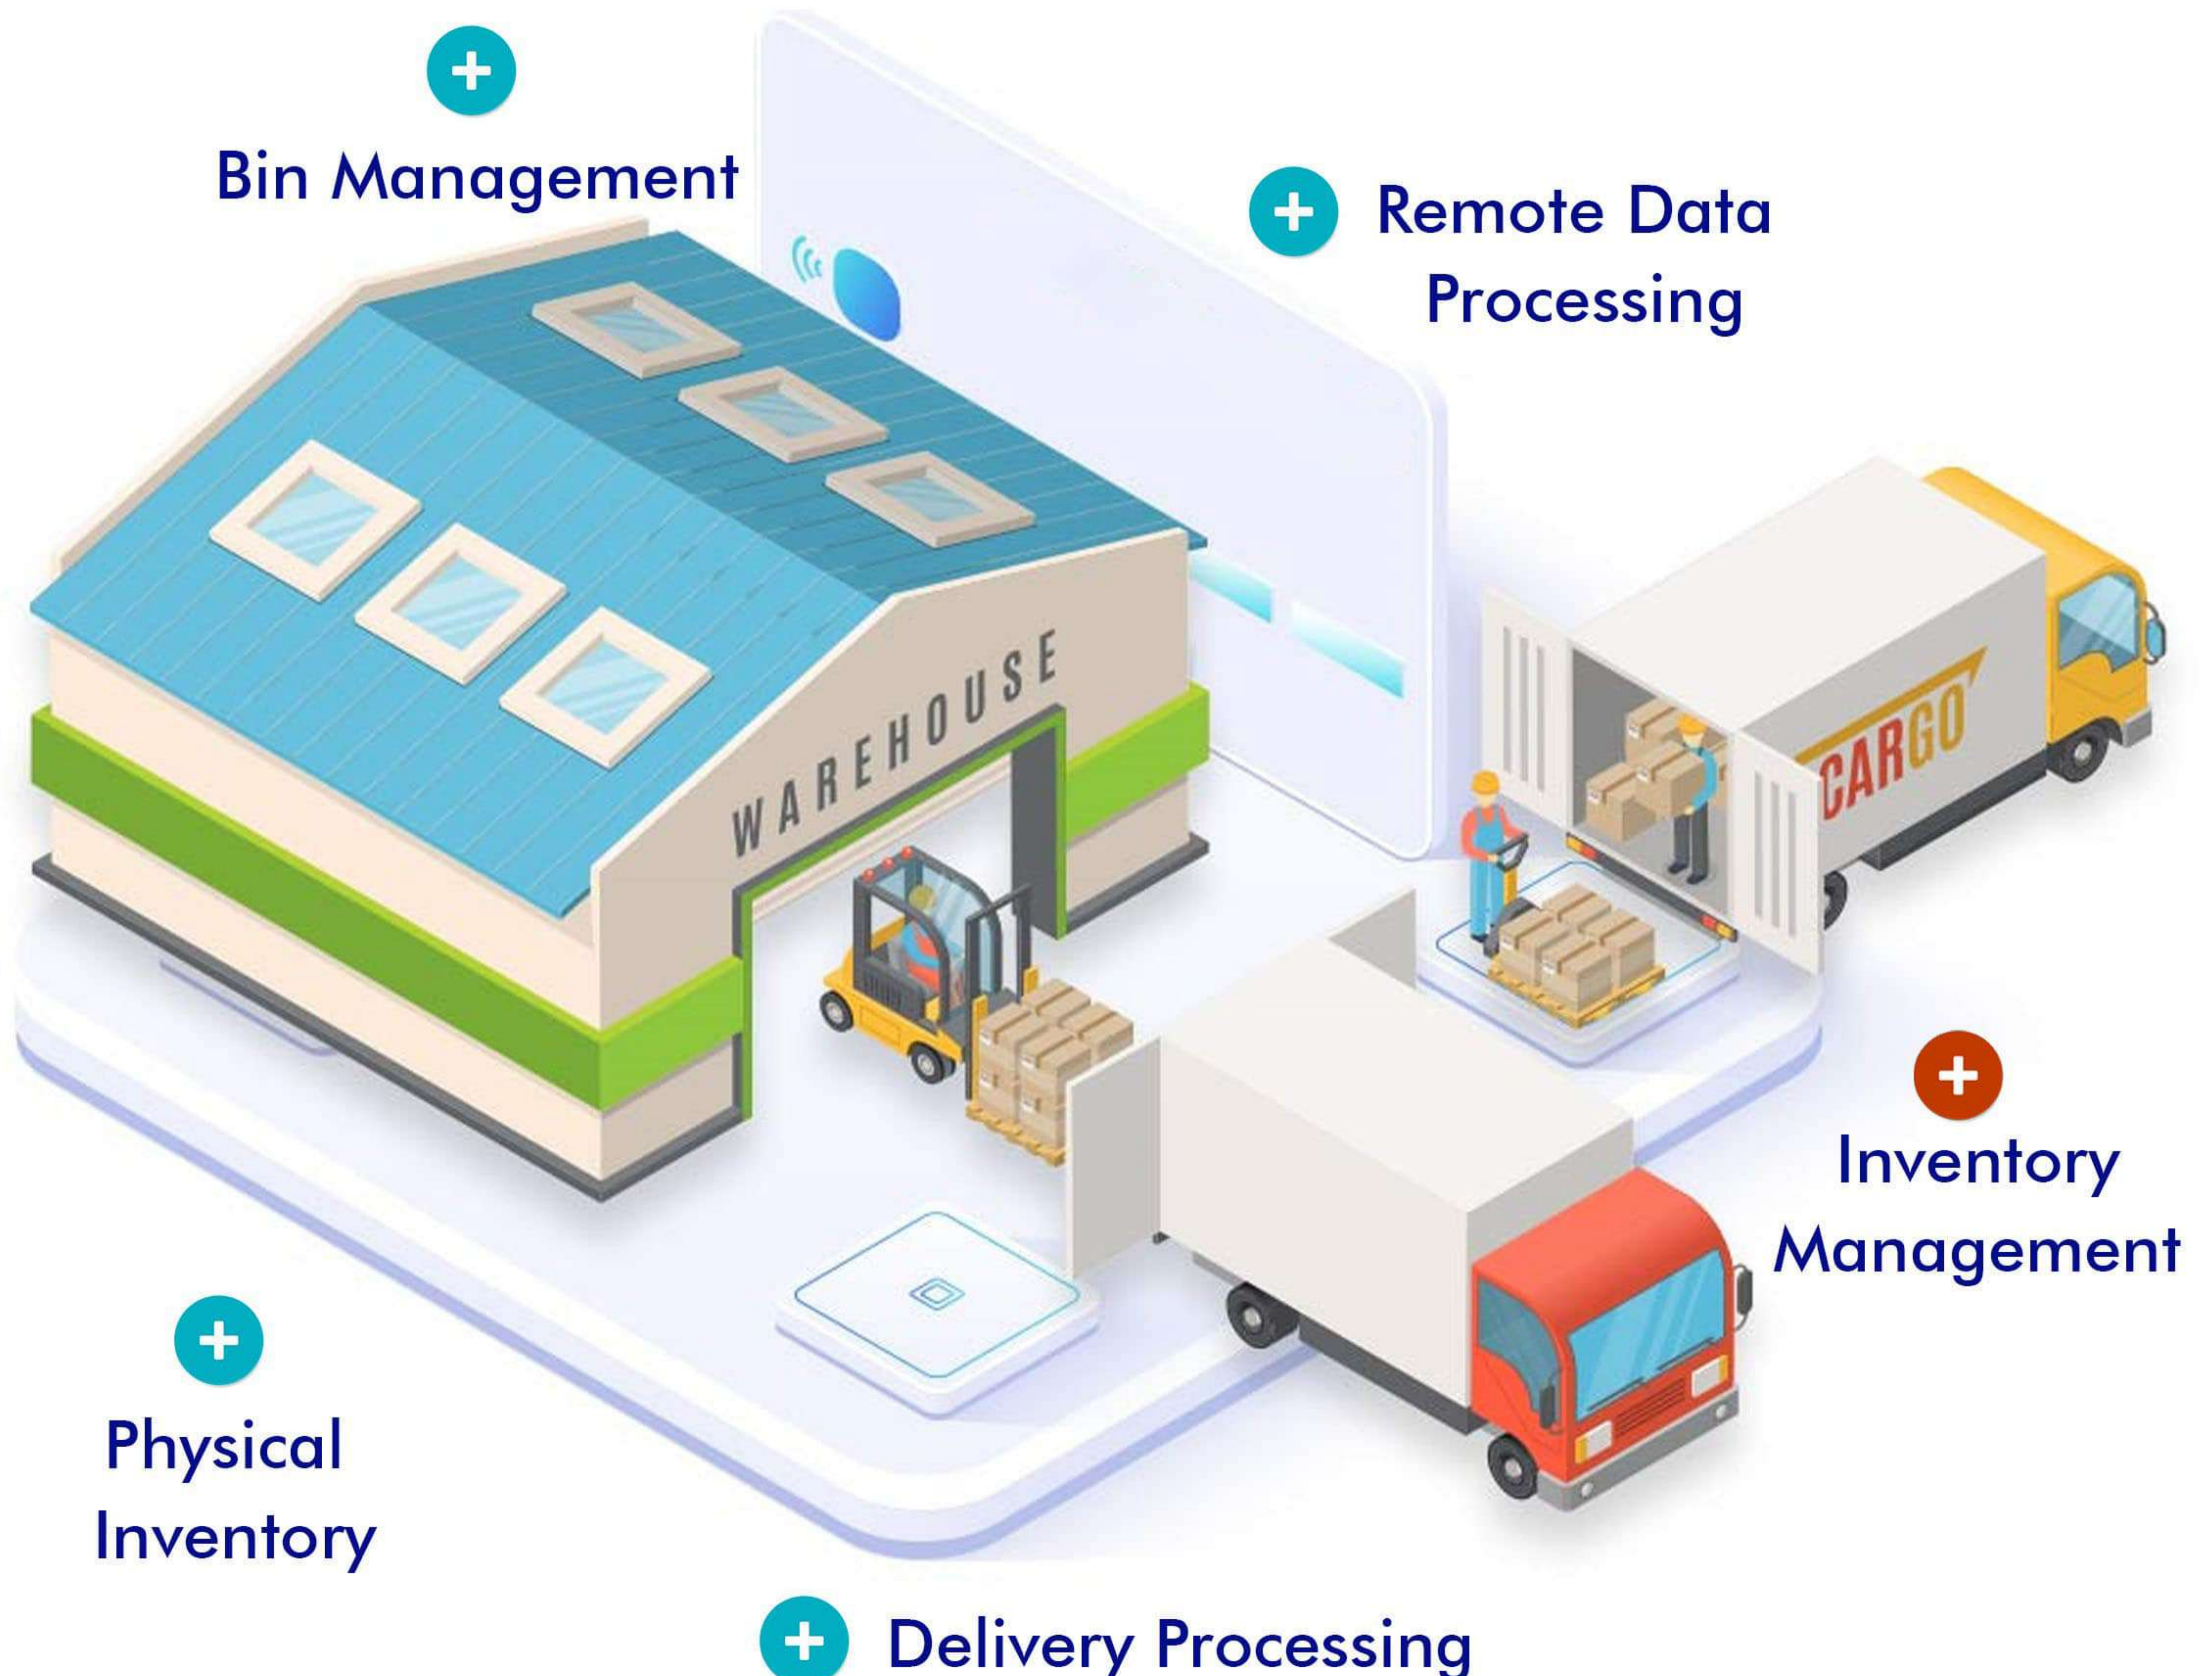

WAREHOUSE SERVICES

Tailor Made Warehouse Services.....

- The solution includes the complete or partial takeover and operation of your warehouse. We optimises your process landscape and reporting structure. For this purpose, we implement flexible personnel and equipment concepts.
- Our Warehouse solutions are designed to give companies a competitive edge by making them cost effective and simple to use.