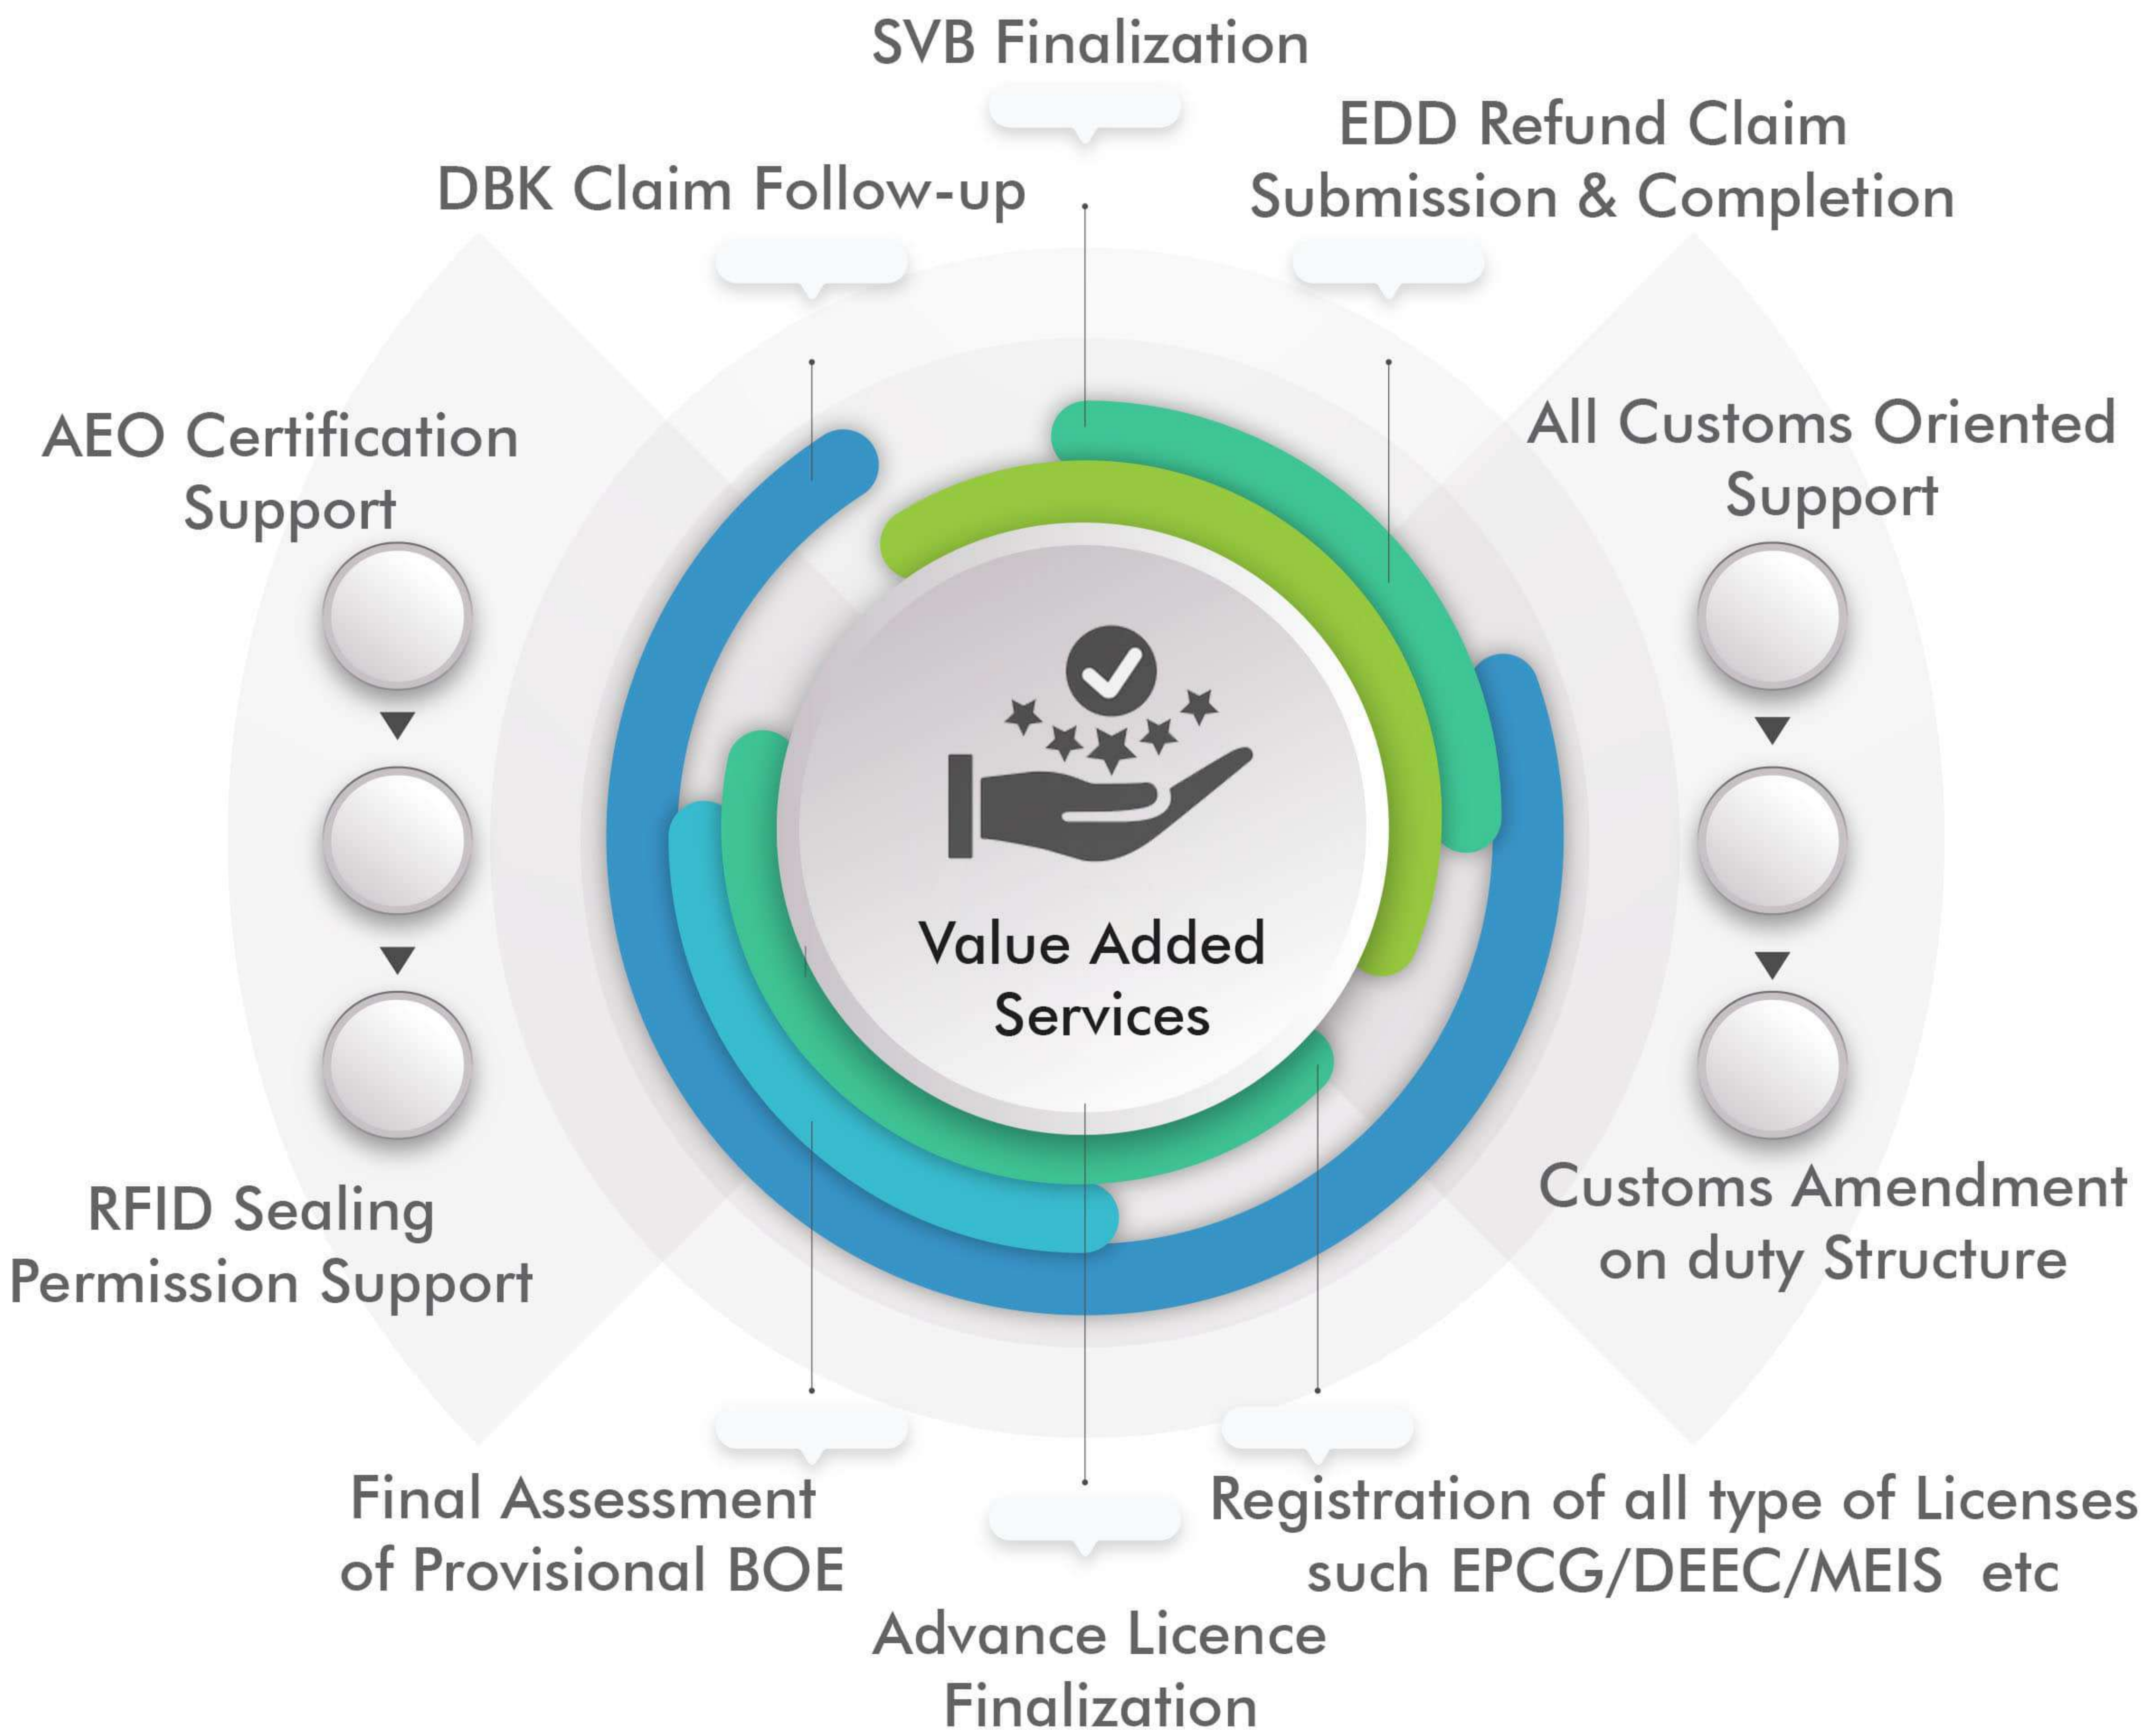

VALUE ADDED SERVICES

Added Service on Customs Challenges.....

- Strongly networked with customs department to handle all customs related support required for the clients as per their business nature.
- Handled Drawback Claim, SVB finalization case with complete closure within the stipulated timeline which was pending for a longer duration.